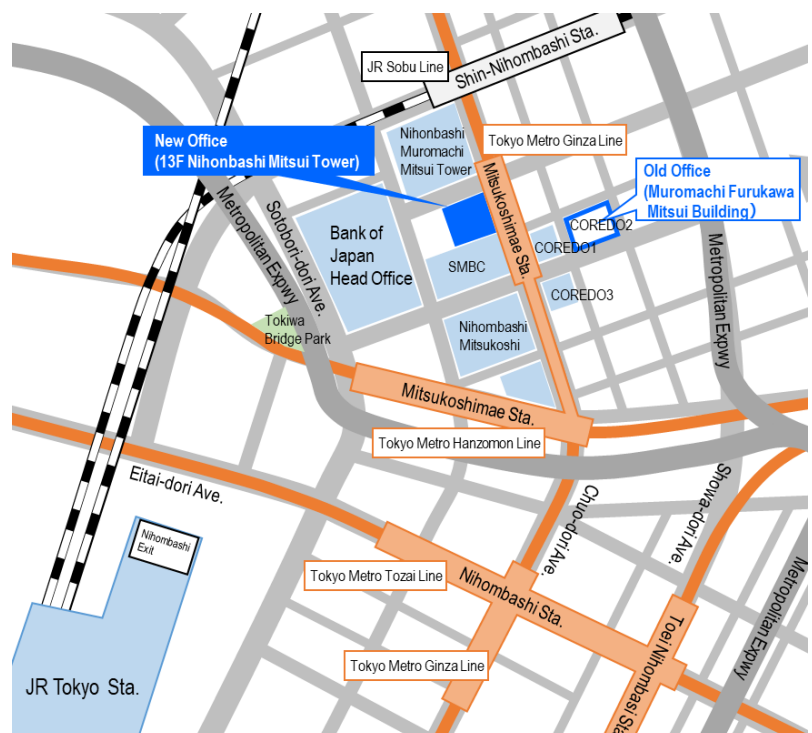

April 18, 2022
Prime Planet Energy & Solutions, Inc.

Notice of Office New Location

We would like to inform you that our office will move to the following location.

【Office and address to move】

Prime Planet Energy & Solutions, Inc. Tokyo Head Office

Old Address : 13F Muromachi Furukawa Mitsui Building, 2-3-1, Nihonbashi-Muromachi, Chuo-ku, Tokyo, Japan 103-0022

New Address : 13F Nihonbashi Mitsui Tower, 2-1-1, Nihonbashi-Muromachi, Chuo-ku, Tokyo, Japan 103-0022